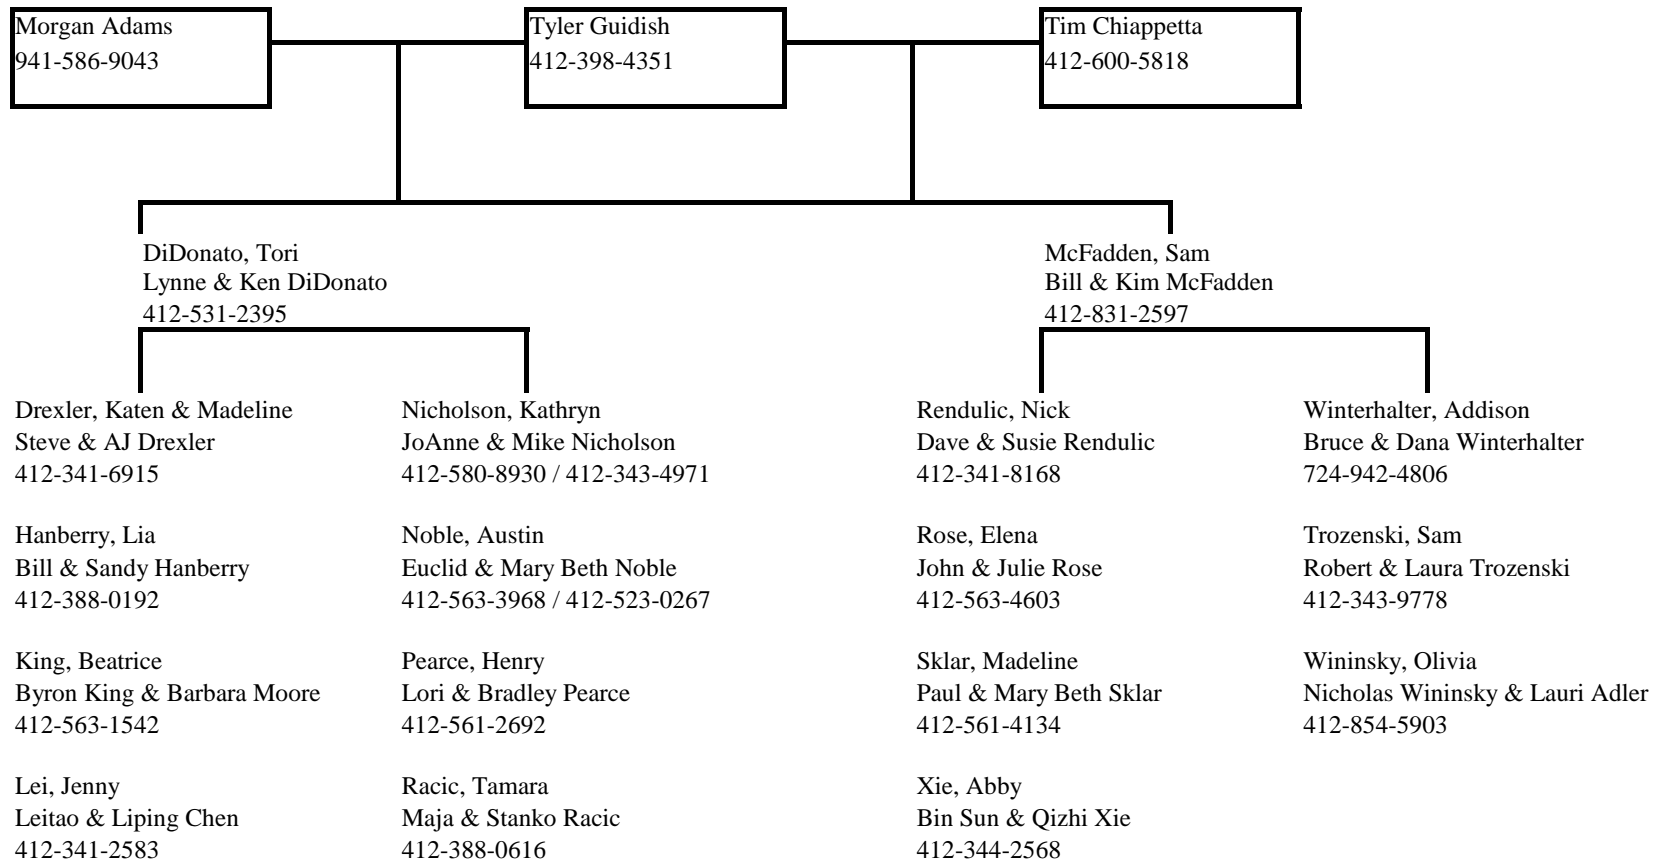

DOLPHIN GOLD

NOTE: The call cycle is complete when the last family on each branch returns a call to the Coach. If you get an answering machine, phone the next person on the list until you get a live voice.